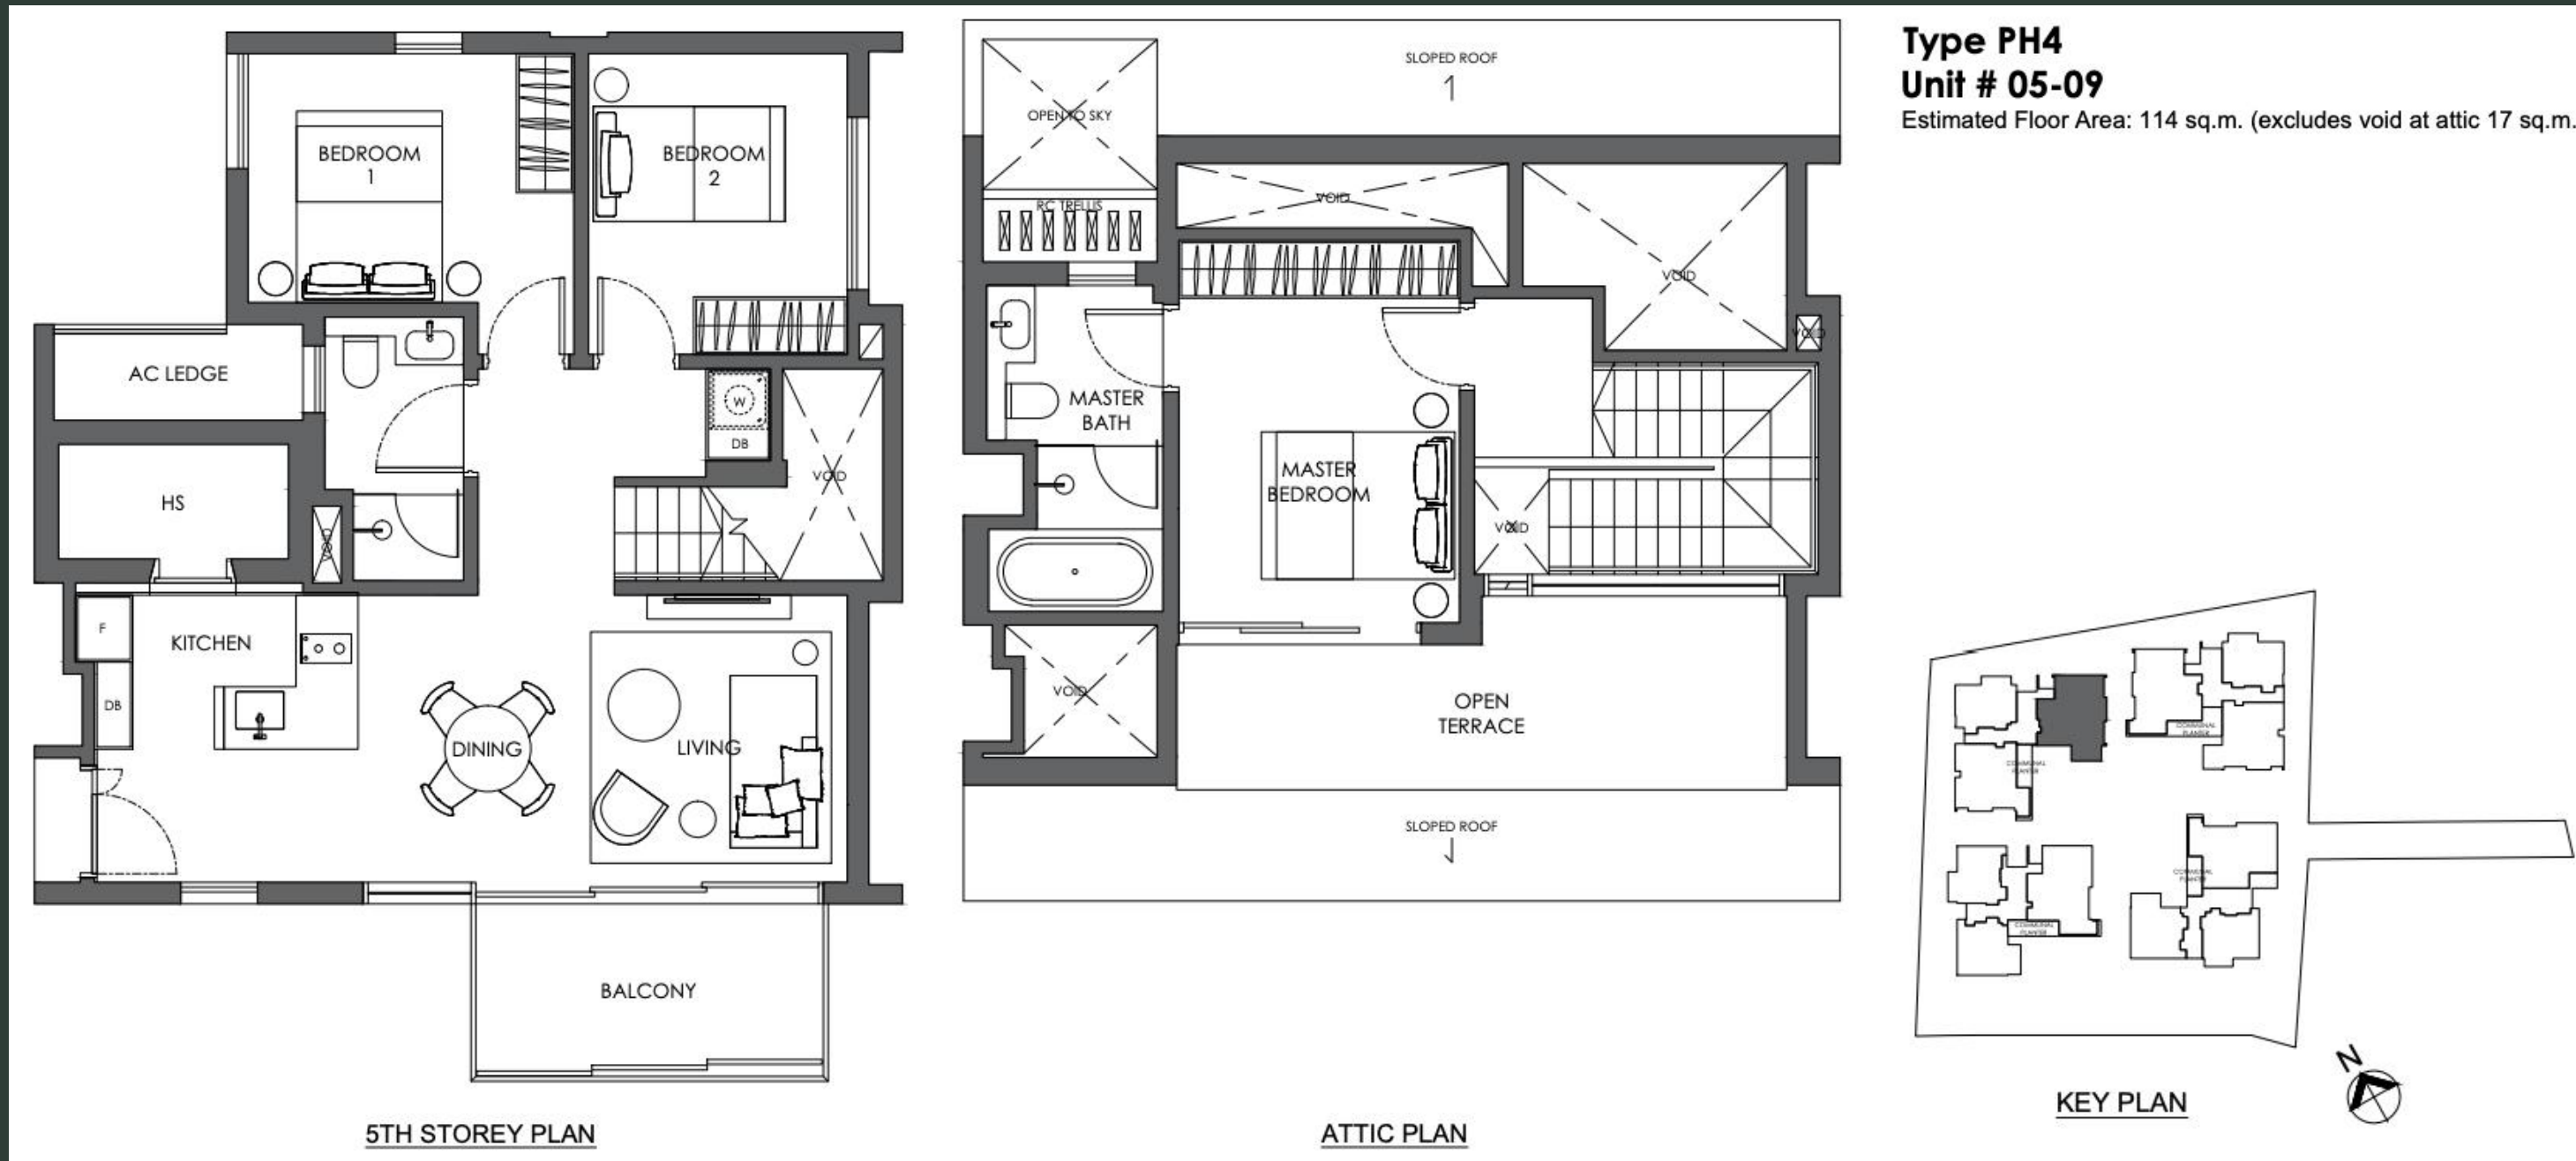

3 Bedroom Units

Type PH4
Unit # 05-09
Estimated Floor Area: 114 sq.m. (excludes void at attic 17 sq.m.)